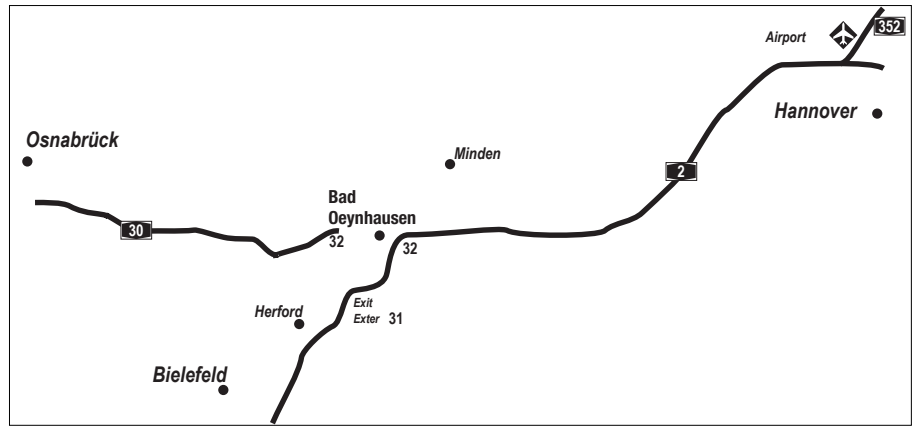

How to get to us

Buschjost
from BAB
Exit 'Exter'
about 4.5 km

If you use a car navigation system
set it for destination

Detmolder Str. / Hellerhagener Str.

**Best Western
Hotel Bonneberg**
(0 57 33) 793-0