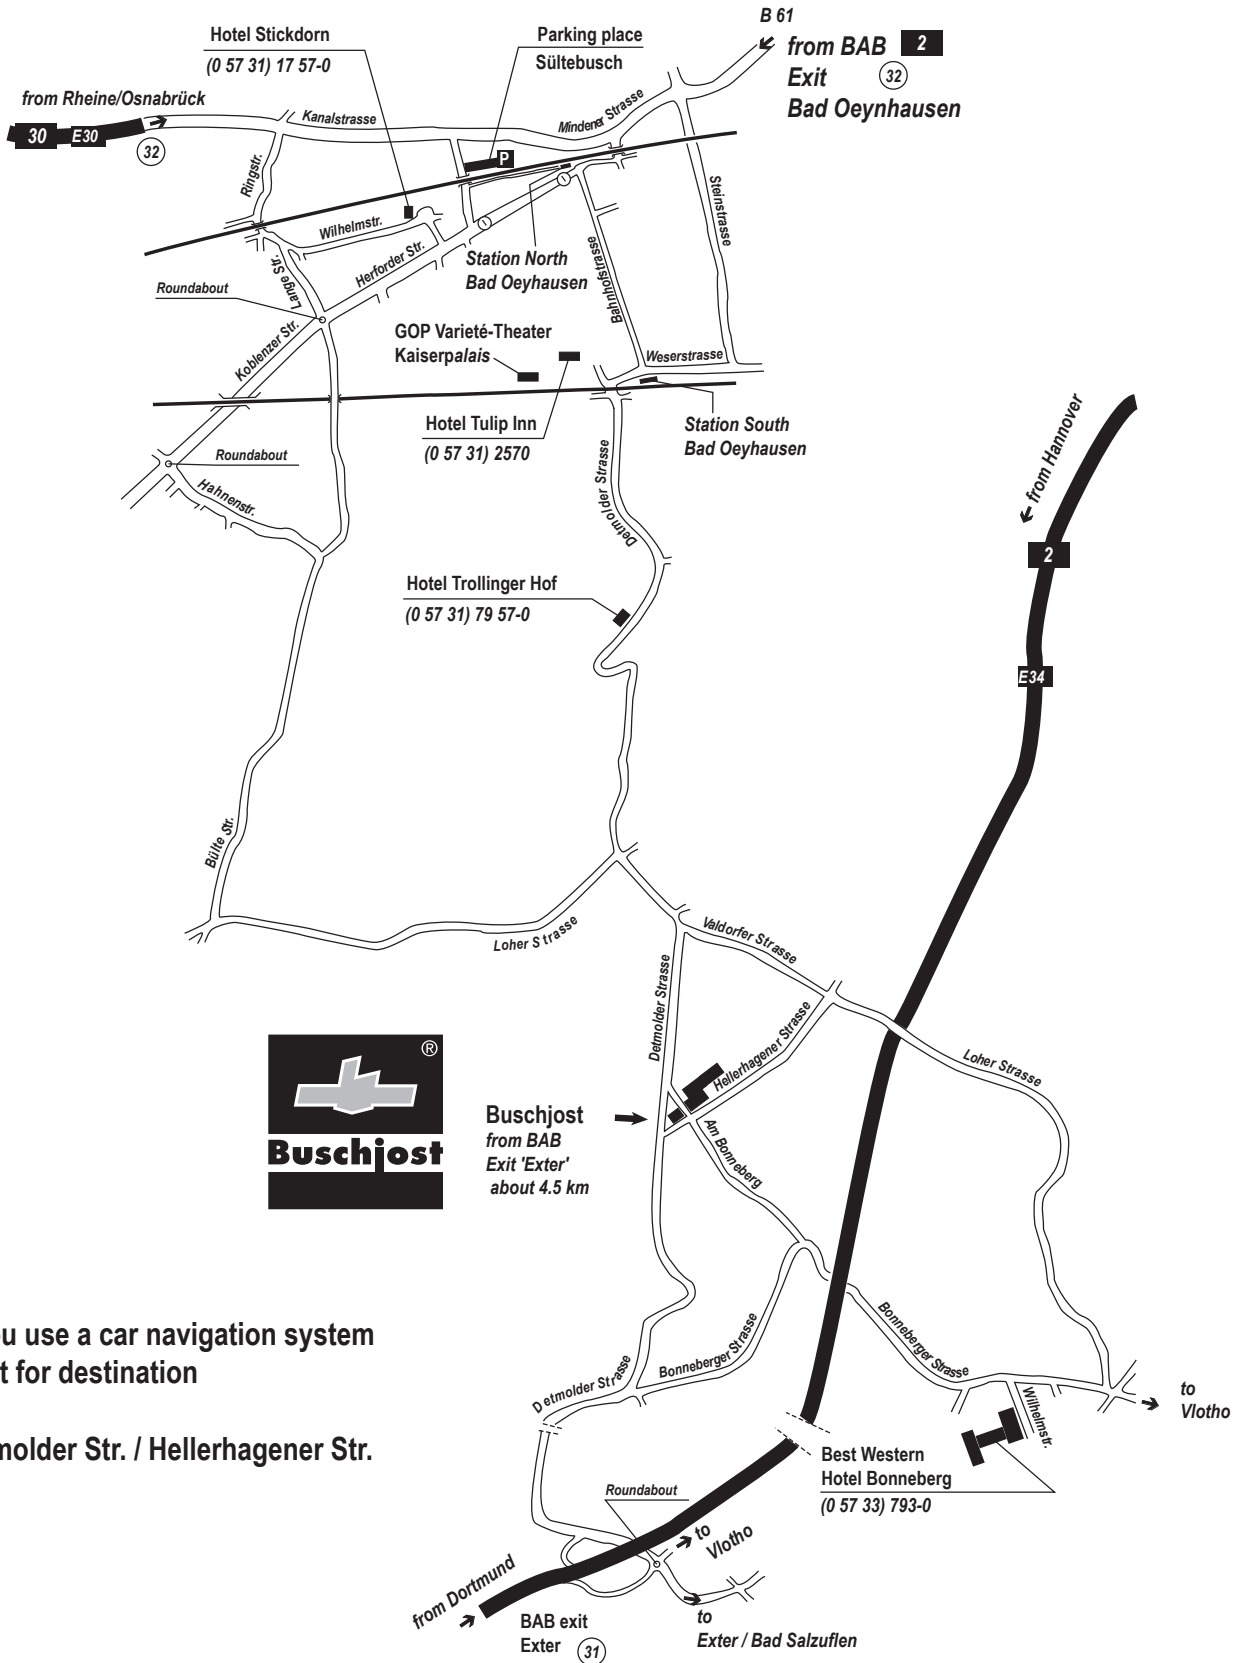

How to get to us

Buschjost
from BAB
Exit 'Exter'
about 4.5 km

If you use a car navigation system
set it for destination

Detmolder Str. / Hellerhagener Str.

**Best Western
Hotel Bonneberg**
(0 57 33) 793-0