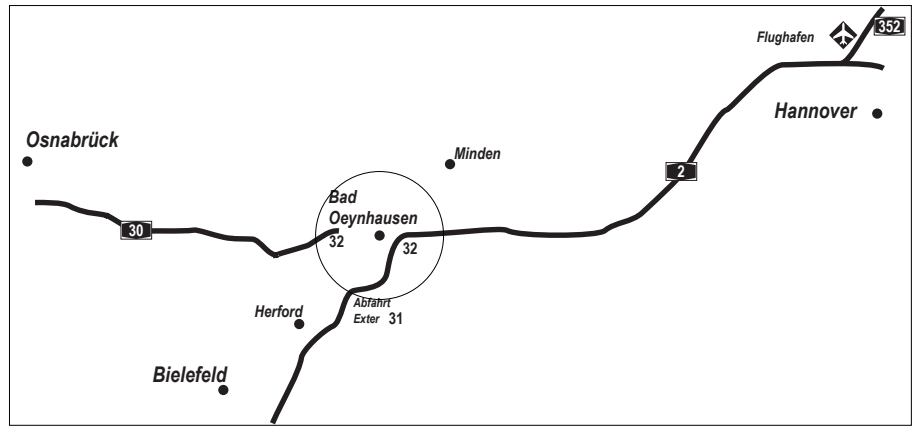

How to get to us

If you use a car navigation system set it for destination

Detmolder Str. / Hellerhagener Str.

Best Western Hotel Bonneberg
 0049 57 33 / 793-0
 info@bonneberg.bestwestern.de

Buschjost
 from BAB
 Exit 'Exter'
 about 4.5 km