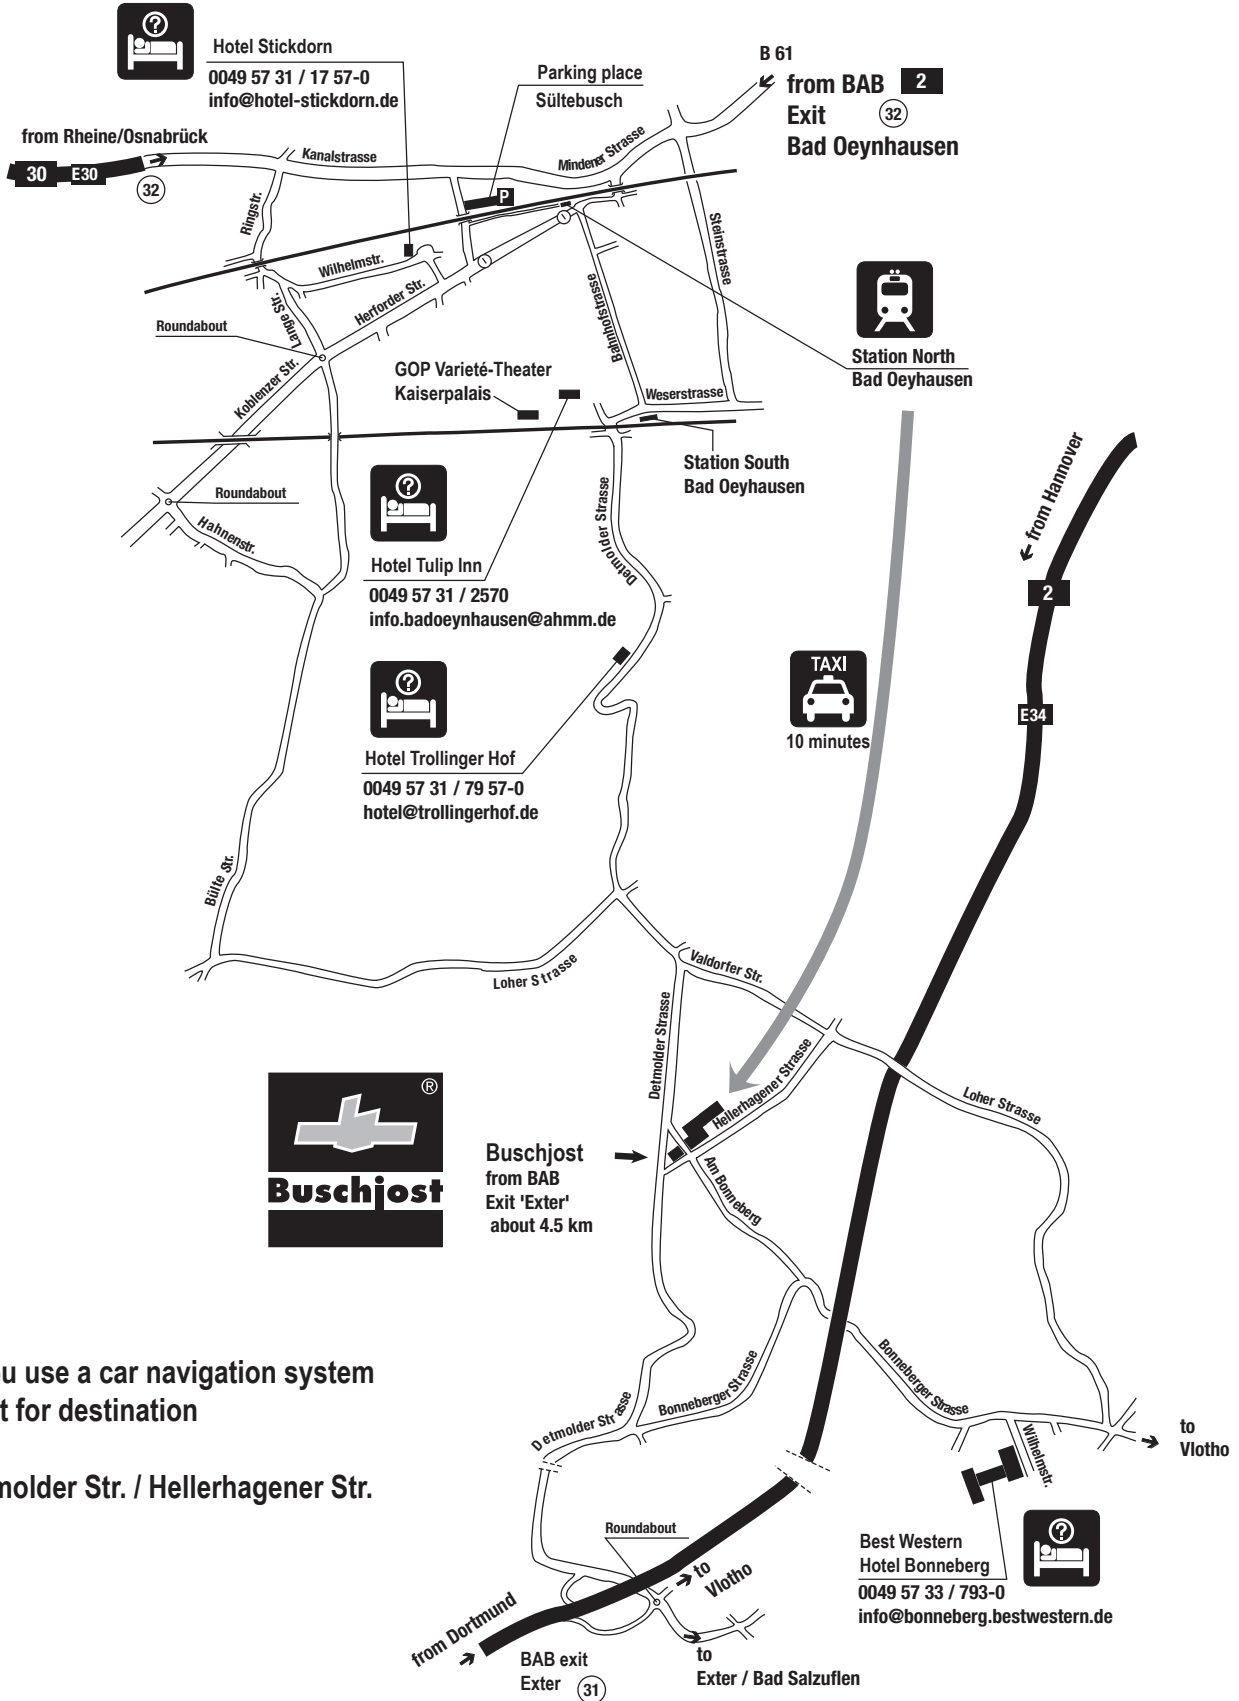

How to get to us

If you use a car navigation system set it for destination

Detmolder Str. / Hellerhagener Str.

Best Western Hotel Bonneberg
 0049 57 33 / 793-0
 info@bonneberg.bestwestern.de

Buschjost
 from BAB
 Exit 'Exter'
 about 4.5 km